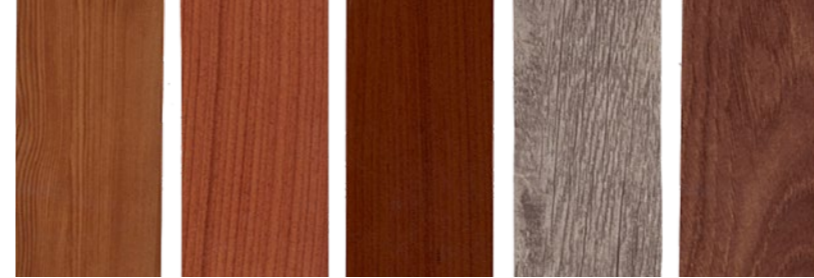

TAVAN RENGİ

WHITE WOOD RENGİ

AHŞAP FİLM TRANSFER RENKLERİ

White Wood Dark Wood Light Wood Light Pine Natural OAK

Tex Pine Light Cedar Red Cedar Ancient OAK Brown OAK

Carpino Golden OAK Marble Acacia Olive

Light Walnut Tex Flamed Walnut Tex Blue ELM Kwila Kentucky OAK