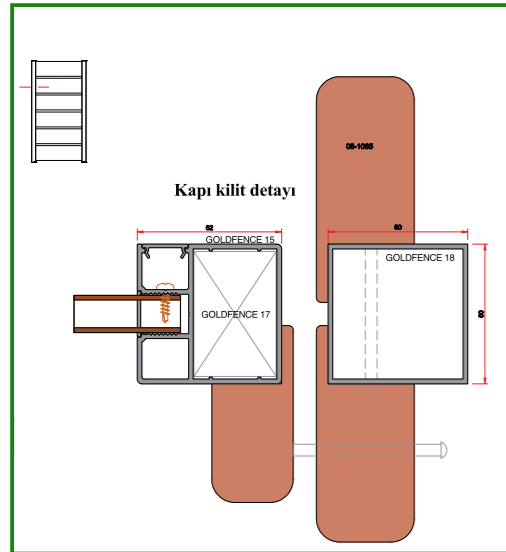

GoldFence Çit Montaj Detayları