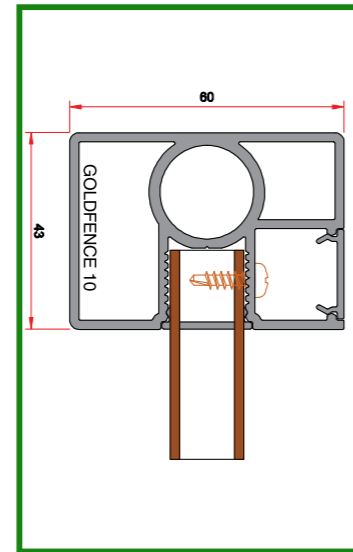

GoldFence Çit Montaj Detayları