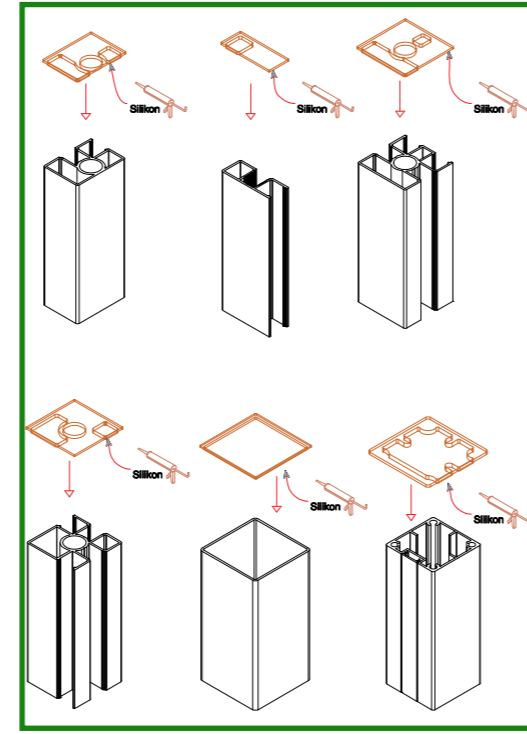

GoldFence Çit Montaj Detayları