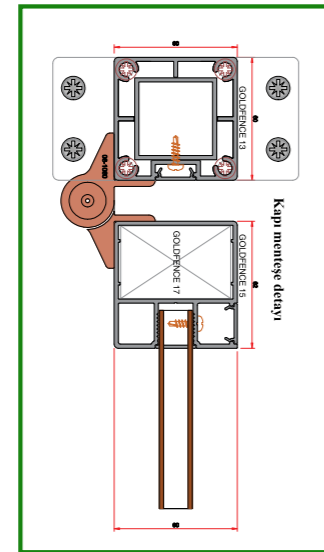

GoldFence Çit Montaj Detayları