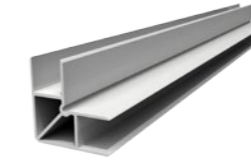

Köşe Bağlantı Profili

System Code	Profile No	Weight kg	lb/ft
Goldfence 17	1478	2.779	1.867
80 x 80 mm