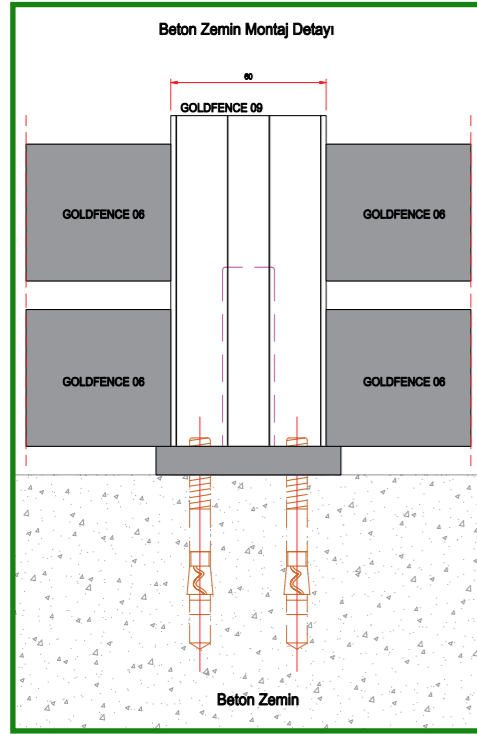

GoldFence Çit Montaj Detayları