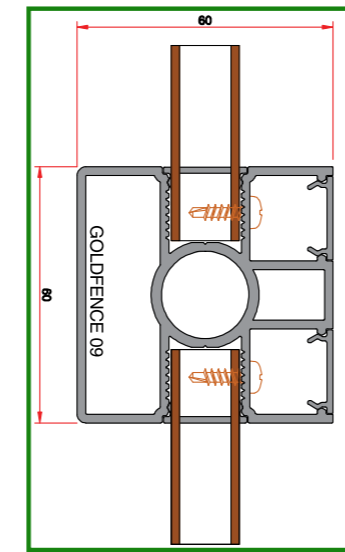

GoldFence Çit Montaj Detayları