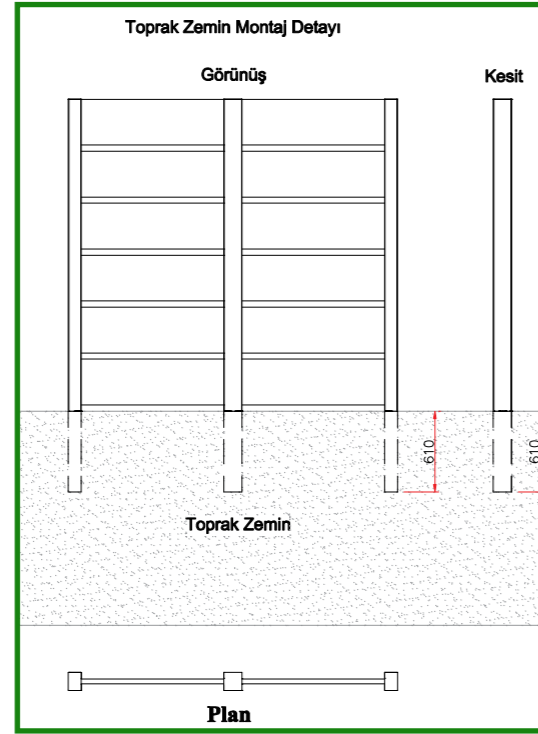

GoldFence Çit Montaj Detayları