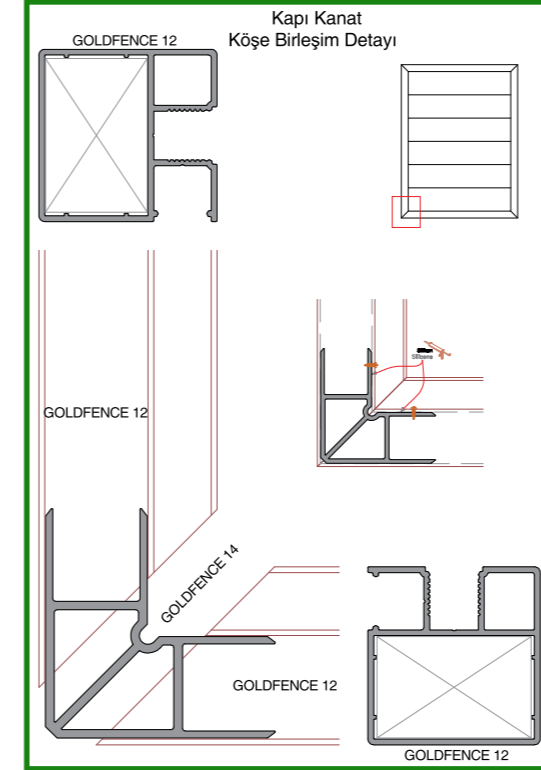

GoldFence Çit Montaj Detayları