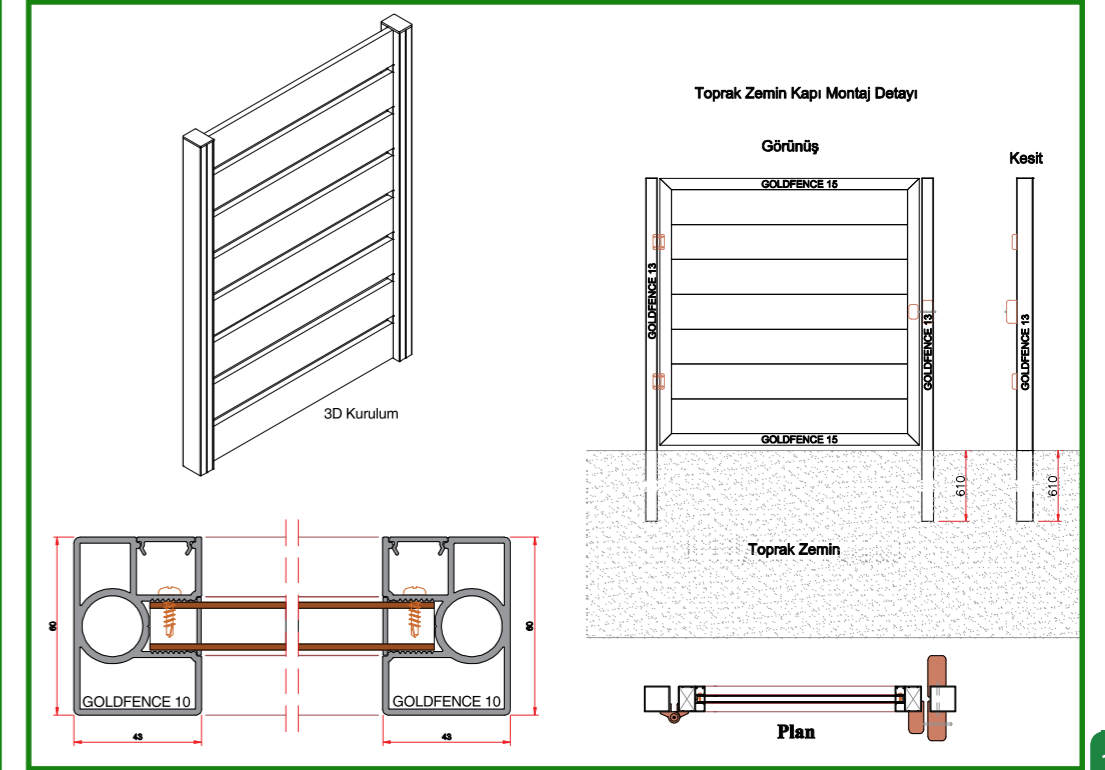

GoldFence Çit Montaj Detayları