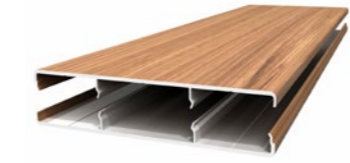

150 lik Panel Profili			
System Code	Profile No	Weight kg	lb/ft
GoldCladding 09	6936	1.075	0.722
150 x 13,8 x 5650 mm